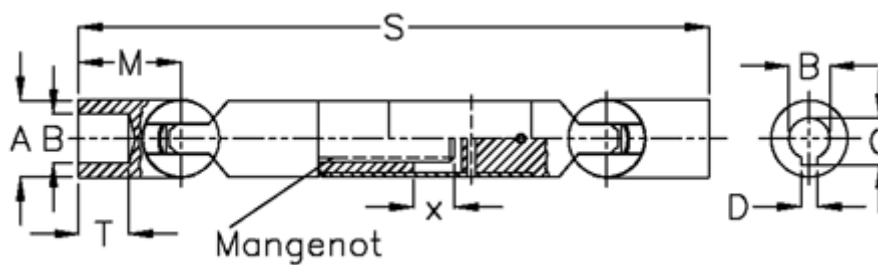

Article number: 078651031

Description: Telescopic ball joint 0.865.103.001  
s=520 x=60 bore 40 w/keyway

## Measures

A	= 65	T = 46
B H7	= 40	x = 60
C	= 43.3	
D	= 12	
Longitudinal ribs	= 6x36x42	
M	= 95.0	
MD max N m	= 700	
s	= 520	